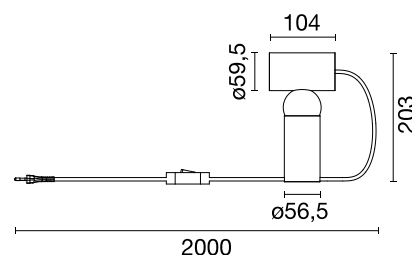

FLOS

F0995039 Sage

Bilboquet

Designed by Philippe Malouin, 2023

LED retrofit - 8W

Table lamp with adjustable head. Integrated LED bulb and cut-off providing direct lighting. Body made of a special pigmented polycarbonate deriving from a by-product of paper production rather than from petroleum. Adjustability through steel sphere treated with protective layer deposited in PVD. Useful length of the cable 2 mt. The cable can be adjusted and locked in place through a special slit in the base of the lamp. The product has been designed according to the ISCC standards and it is assembled with total absence of glued components so that it can be completely separated for future recyclability.

Are you a professional and your project needs consulting and support?

BOOK AN APPOINTMENT

Main specifications

| | |
|-------------------|---------------------|
| EAN | 8059607059197 |
| Mounting | Table |
| Environments | Indoor dry location |
| Light Source Type | Bulb |
| Lamp category | LED retrofit |
| Lamp holders | GU10 |
| Number of heads | 1 |
| Power (W) | 8 |
| System power (W) | 7.5 |

Physical

| | |
|---------------------|------|
| Colour | Sage |
| Length (mm) | 104 |
| Cord colour | Sage |
| Cord length (mm) | 2000 |
| Net weight (kg) | 1.8 |
| Package height (mm) | 95 |
| Package width (mm) | 300 |
| Package length (mm) | 380 |
| Package volume (m3) | 0.01 |
| IP internal | 20 |

Beam Angle: 54°

| h(m) | E(lx) | D(m) |
|------|-------|------|
| 1 | 571 | 1.01 |
| 2 | 143 | 2.02 |
| 3 | 63 | 3.02 |
| 4 | 36 | 4.03 |
| 5 | 23 | 5.04 |

Luminous flux Luminaire
615 lm

Photometric

Light distribution