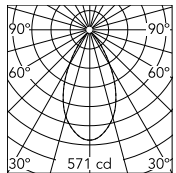

Physical

| | |
|---------------------|------|
| Colour | Sage |
| Length (mm) | 104 |
| Cord colour | Sage |
| Cord length (mm) | 2000 |
| Net weight (kg) | 1.8 |
| Package height (mm) | 95 |
| Package width (mm) | 300 |
| Package length (mm) | 380 |
| Package volume (m3) | 0.01 |
| IP internal | 20 |

Download

Mounting instructions [↓ PDF](#)

Photometric Files

LDT / IES [↓ ZIP](#)

Technical Drawings

2D [↓ ZIP](#)

3D [↓ ZIP](#)

Schematic light drawing

Beam Angle: 54°

| h(m) | E(lx) | D(m) |
|------|-------|------|
| 1 | 571 | 1.01 |
| 2 | 143 | 2.02 |
| 3 | 63 | 3.02 |
| 4 | 36 | 4.03 |
| 5 | 23 | 5.04 |

Luminous flux Luminaire
615 lm

Photometric

Light distribution