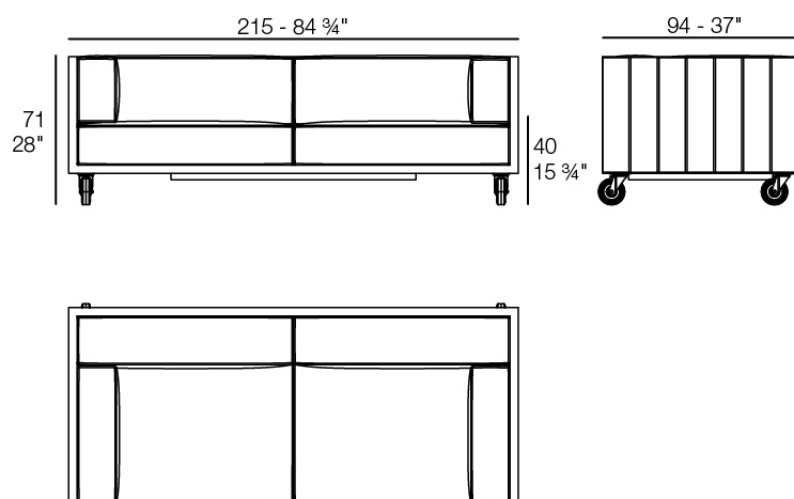

### Description

Weight: 80.7 Kg

VINEYARD Sofa L  
VINEYARD Sofa L