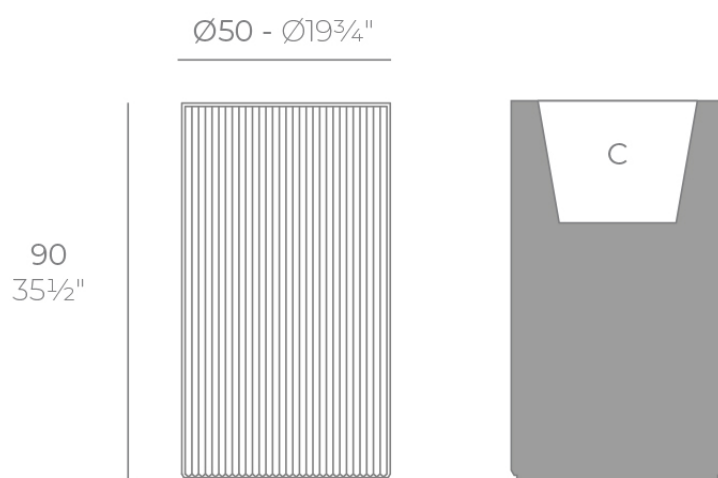

Info

Description

Weight: 13.5 Kg

GATSBY Cilindro Alto
GATSBY Hight Cylindre
ref. 54424
C= 41X41X32 16½"x16½"x12½"
32 L
8½Gal

Finishes

finishes

BASIC

Ref. 54424A