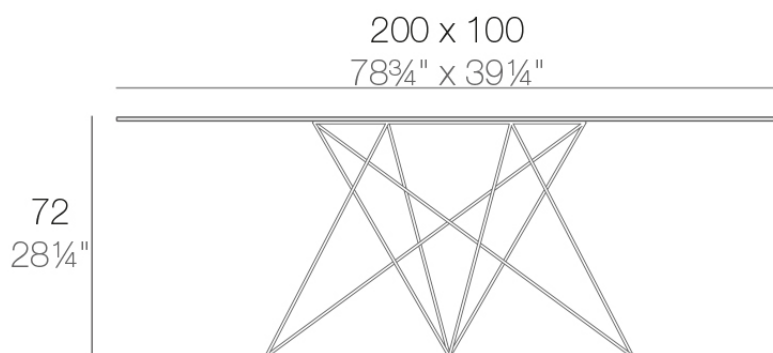

Faz table stainless 200x100x72

by Ramón Esteve

Faz is a modular collection of outdoor furniture and planters designed by Ramón Esteve for Vondom. He is the architect of harmony, serenity, timelessness and universality, and he has created mineral and emphatic shapes that make Faz a design that contextualizes with homes and installations. An ambience, encircling as a result of the blissful combination of the material and lighting, so that the sole sensation would be its fusion.

Info

Description

Stainless steel legs with lacquer in a colour to match the tabletop. Tabletop is available in HPL or Full White (white only).

Weight: 49.08 Kg

FAZ Mesa Inox 200 x 100
FAZ Dinning Table Stainless Base 78 3/4"x39 1/4"