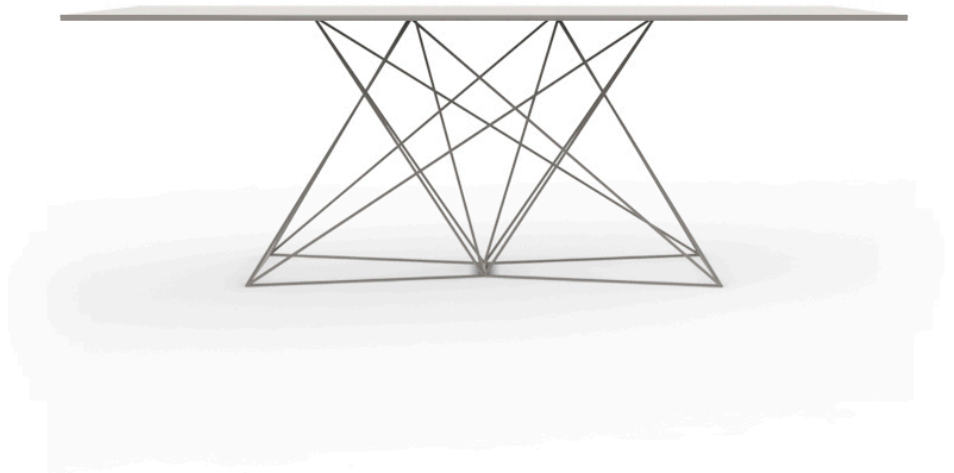

Faz table stainless 200x100x72

by Ramón Esteve

Faz is a modular collection of outdoor furniture and planters designed by Ramón Esteve for Vondom. He is the architect of harmony, serenity, timelessness and universality, and he has created mineral and emphatic shapes that make Faz a design that contextualizes with homes and installations. An ambience, encircling as a result of the blissful combination of the material and lighting, so that the sole sensation would be its fusion.

Info

Description

Stainless steel legs with lacquer in a colour to match the tabletop. Tabletop is available in HPL or Full White (white only).

Weight: 49.08 Kg

FAZ Mesa Inox 200 x 100
FAZ Dinning Table Stainless Base 78 3/4"x39 1/4"

Finishes

finishes

BASIC

Ref. 54053

white

black

Matt Polyethylene

tabletops