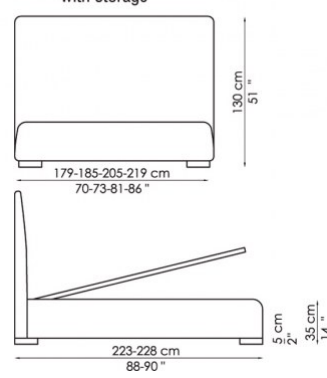

154x205 cm / 61x81"

160x200 cm / 63x79"

180x200 cm / 71x79"

194x205 cm / 76x81"

Bloom

Bloom contenitore
with storage

Bloom alto

Bloom alto contenitore
with storage