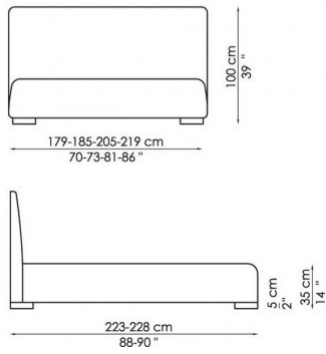

154x205 cm / 61x81"

160x200 cm / 63x79"

180x200 cm / 71x79"

194x205 cm / 76x81"

Bloom

Bloom contenitore
with storage

Bloom alto

Bloom alto contenitore
with storage