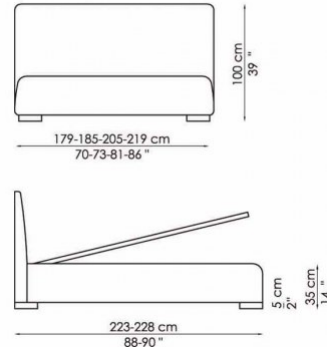

154x205 cm / 61x81"

160x200 cm / 63x79"

180x200 cm / 71x79"

194x205 cm / 76x81"

Bloom

Bloom contenitore
with storage

Bloom alto

Bloom alto contenitore
with storage

Bloom ego

Bloom ego contenitore
with storage