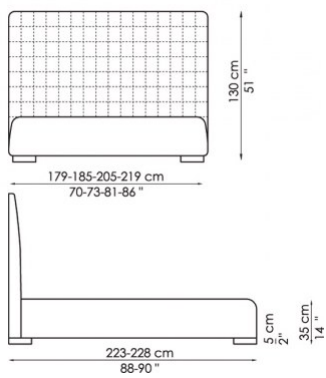

Bloom

Bloom contenitore
with storage

Bloom alto

Bloom alto contenitore
with storage

Bloom ego

Bloom ego contenitore
with storage