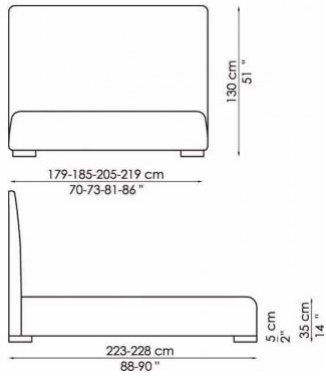

154x205 cm / 61x81"

160x200 cm / 63x79"

180x200 cm / 71x79"

194x205 cm / 76x81"

Bloom

Bloom contenitore
with storage

Bloom alto

Bloom alto contenitore
with storage

Bloom ego

Bloom ego contenitore
with storage