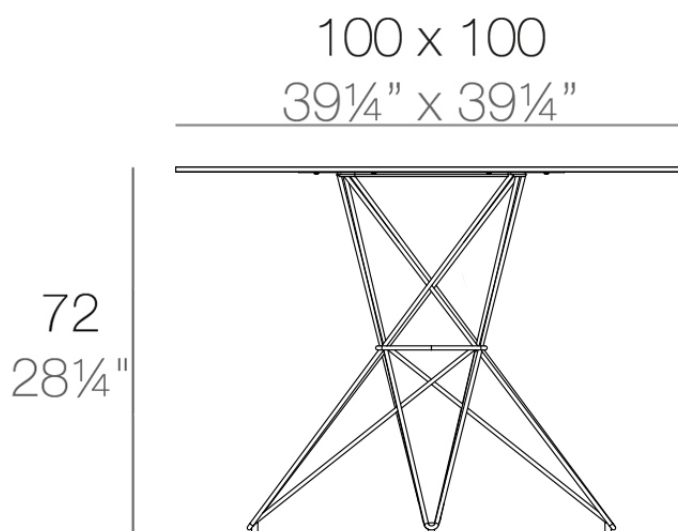

Faz table stainless base 100x100x72

by Ramón Esteve

Faz is a modular collection of outdoor furniture and planters designed by Ramón Esteve for Vondom. He is the architect of harmony, serenity, timelessness and universality, and he has created mineral and emphatic shapes that make Faz a design that contextualizes with homes and installations. An ambience, encircling as a result of the blissful combination of the material and lighting, so that the sole sensation would be its fusion.

Info

Description

Made of polyethylene resin by rotational moulding. 100% Recyclable. Item suitable for indoor and outdoor use. Available in different finishes.

Weight: 18.1 Kg

FAZ Mesa Inox 100x100
FAZ Dining Table Stainless
Base 39¼" x 39¼"

Finishes

tabletops

Solid Core
Ref. 54060CB

SOLID CORE

HPL
Ref. 54060C

white

black

HPL black edge