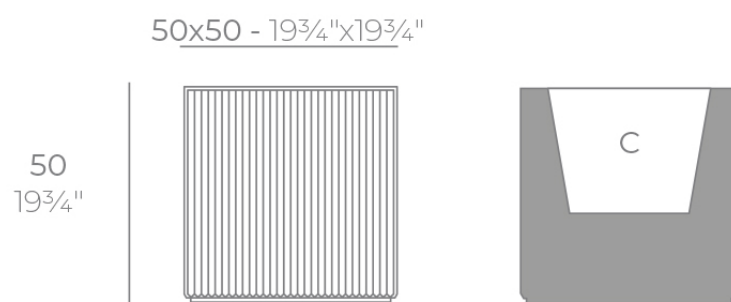

Info

Description

Weight: 12 Kg

GATSBY Cubo
GATSBY Cube
ref. 54429
C= 40x40x34 15³/₄"x15³/₄"x13¹/₂"
34 L
9Gal

Finishes

finishes

BASIC

Ref. 54429A