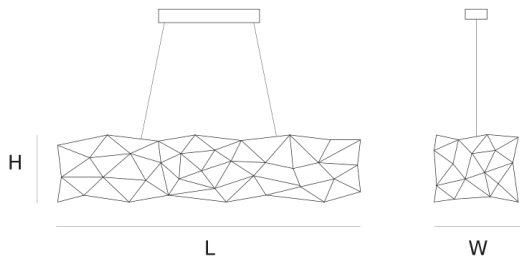

## ABOUT COSMOS SUSPENSION

by Jan Pauwels

Cosmos looks random but still harmonious. Random placed LED circuit boards and tiny metal rods are the only two basic elements of this light fixture. They give the lamp its structure and shape. The circuit boards have leds on both sides. 2/3 of the light goes down and 1/3 goes up. Every Cosmos is handmade, making every model unique. (see model Universe for the version with E10 lamps)

### DIMENSIONS

L 125 cm 49.2 inch  
H 40 cm 15.7 inch  
W 50 cm 19.7 inch

### CANOPY

L 54 cm 21.3 inch  
H 4.5 cm 1.8 inch  
W 10 cm 3.9 inch