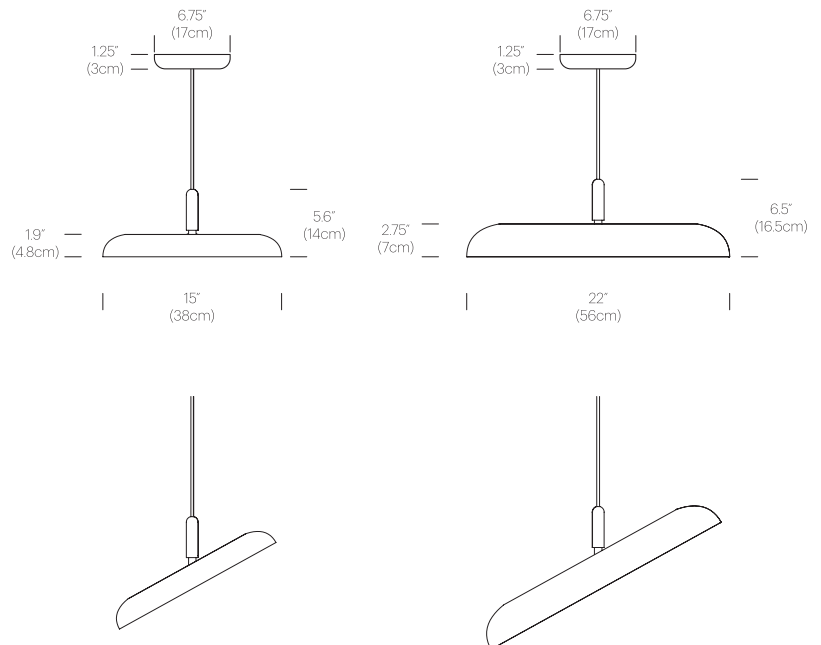

PACKAGING WEIGHT AND DIMENSIONS

Nivel Pendant 15	7LBS	17" X 17" X 5"
	3KG	43cm X 43cm X 12cm
Nivel Pendant 22	11LBS	24" X 24" X 6"
	5KG	60cm X 60cm X 15cm

NOTES

Custom requests can be considered on volume orders

FINISHES

CORD

SHADE

DIMENSIONS

NIVÉL PENDANT

NIVÉL FLUSH

DESCRIPTION

Nivel's pure and elegant silhouette features a colorful pallet of spun shade forms combined with a flat panel LED light engine. Nivel flush can be mounted in both ceiling and wall situations Available in 2 sizes: 15"(38cm) and 22" (56cm) and 6 powder coated finishes in Matte White, Terracotta, Forest Green, Slate Blue, Espresso and textured black paired with a white canopy assembly.