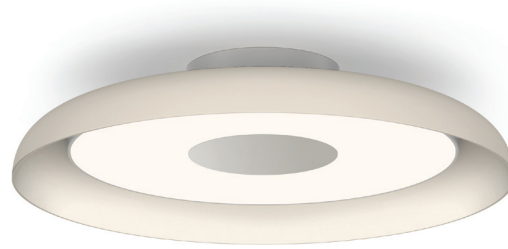

NIVÉL FLUSH

DESCRIPTION

Nivel's pure and elegant silhouette features a colorful pallet of spun shade forms combined with a flat panel LED light engine. Nivel flush can be mounted in both ceiling and wall situations Available in 2 sizes: 15"(38cm) and 22" (56cm) and 6 powder coated finishes in Matte White, Terracotta, Forest Green, Slate Blue, Espresso and textured black paired with a white canopy assembly.

FIXTURE TYPE

Wall/Ceiling

LIGHT SOURCE

LED Flat-Panel

LIGHT CONTROL

Hard-wired, dimmable

Compatible with TRIAC/ELV and 0-10V dimmers

Dali compatibility upon request

FEATURES

Full-range dim

SPECIFICATIONS

Voltage: 120-240V 50/60Hz

Power Consumption: 10.5W

Color Temperature: 2700K

Luminosity: 740 Lumens

Luminaire Efficacy: 70 Lumens/Watt

Color Rendition Index: 90 CRI

Title 20 compliant

50K hour lifespan

CERTIFICATIONS

FINISHES

SHADE