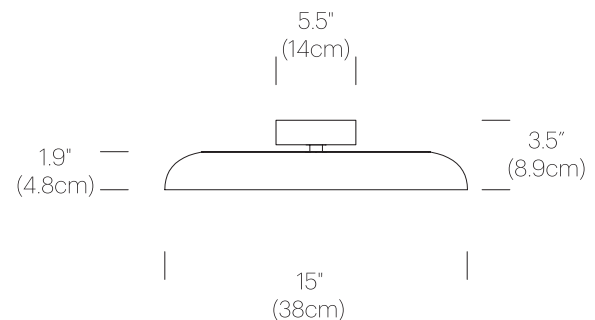

PACKAGING WEIGHT AND DIMENSIONS

Nivel Pendant 15	7LBS	17" X 17" X 5"
	3KG	43cm X 43cm X 12cm
Nivel Pendant 22	11LBS	24" X 24" X 6"
	5KG	60cm X 60cm X 15cm

NOTES

Custom requests can be considered on volume orders

TERRACOTTA

FORREST

SLATE BLUE

ESPRESSO

DIMENSIONS

NIVÉL FLUSH

PRODUCT CODES (ENTER LAMP SIZE IN BLANK SPACE)

Nivel Flush	Black Shade:	NIVE FSH	BLK
Nivel Flush	Slate Shade:	NIVE FSH	BLU
Nivel Flush	Espresso Shade:	NIVE FSH	BRN
Nivel Flush	Forest Shade:	NIVE FSH	GRN
Nivel Flush	Terracotta Shade:	NIVE FSH	TER
Nivel Flush	White Shade:	NIVE FSH	WHT

PACKAGING WEIGHT AND DIMENSIONS

Nivel Flush 15	7LBS	17" X 17" X 5"
	3KG	43cm X 43cm X 12cm
Nivel Flush 22	11LBS	24" X 24" X 6"
	5KG	60cm X 60cm X 15cm

NOTES

Custom requests can be considered on volume orders