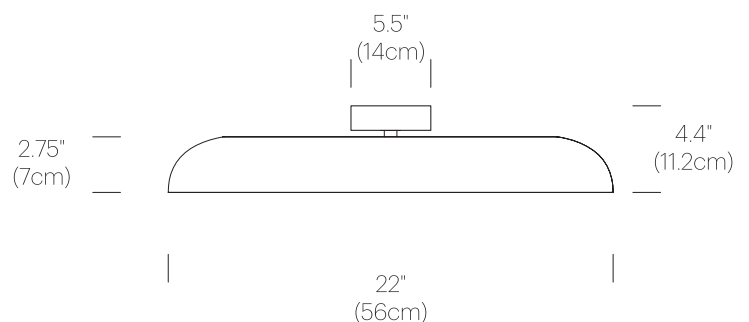

PACKAGING WEIGHT AND DIMENSIONS

Nivel Pendant 15	7LBS	17" X 17" X 5"
	3KG	43cm X 43cm X 12cm
Nivel Pendant 22	11LBS	24" X 24" X 6"
	5KG	60cm X 60cm X 15cm

NOTES

Custom requests can be considered on volume orders

TERRACOTTA

FORREST

SLATE BLUE

ESPRESSO

DIMENSIONS

NIVÉL FLUSH

PRODUCT CODES (ENTER LAMP SIZE IN BLANK SPACE)

Nivel Flush	Black Shade:	NIVE FSH	BLK
Nivel Flush	Slate Shade:	NIVE FSH	BLU
Nivel Flush	Espresso Shade:	NIVE FSH	BRN
Nivel Flush	Forest Shade:	NIVE FSH	GRN
Nivel Flush	Terracotta Shade:	NIVE FSH	TER
Nivel Flush	White Shade:	NIVE FSH	WHT

PACKAGING WEIGHT AND DIMENSIONS

Nivel Flush 15	7LBS	17" X 17" X 5"
	3KG	43cm X 43cm X 12cm
Nivel Flush 22	11LBS	24" X 24" X 6"
	5KG	60cm X 60cm X 15cm

NOTES

Custom requests can be considered on volume orders