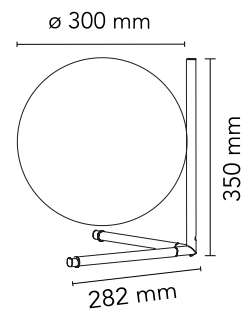

### Physical

Colour	Brass
Length (mm)	300
Cord colour	Black
Net weight (kg)	2.4
Package volume (m3)	0.07
IP internal	20