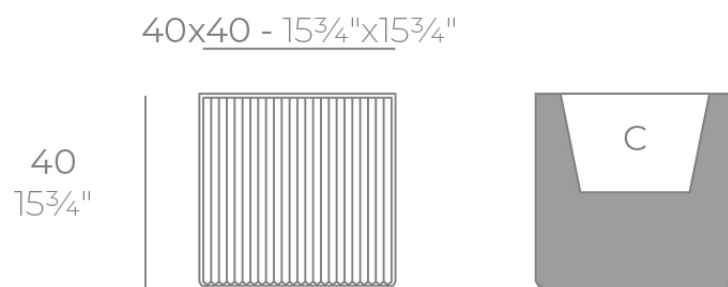

Info

Description

Weight: 8 Kg

GATSBY Cubo
GATSBY Cube
ref. 54427
C= 32x32x23 12¹/₂"x12¹/₂"x9"
18 L
4³/₄Gal

Finishes

finishes

BASIC

Ref. 54427A