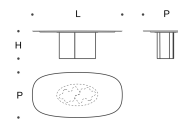

L = 220 cm  
P = 120 cm  
H = 73 cm

Tavolo ovale 240 VETRO - basi unite  
Oval table 240 GLASS - united bases

L = 240 cm  
P = 120 cm  
H = 73 cm

Tavolo ovale 240 VETRO - basi separate  
Oval table 240 GLASS - separate bases

L = 240 cm  
P = 120 cm  
H = 73 cm

Tavolo ovale 280 VETRO - basi separate  
Oval table 280 GLASS - separate bases

L = 280 cm  
P = 120 cm  
H = 73 cm

Tavolo tondo 120 MARMO  
Round table 120 MARBLE

L = 120 cm  
P = 120 cm  
H = 74 cm

Tavolo tondo 150 MARMO  
Round table 150 MARBLE

L = 150 cm  
P = 150 cm  
H = 74 cm

Tavolo ovale 220 MARMO - basi unite  
Oval table 220 MARBLE - united bases

L = 220 cm  
P = 120 cm  
H = 74 cm

Tavolo ovale 220 MARMO - basi separate  
Oval table 220 MARBLE - separate bases

L = 220 cm  
P = 120 cm  
H = 74 cm

Tavolo ovale 240 MARMO - basi unite  
Oval table 240 MARBLE - united bases

L = 240 cm  
P = 120 cm  
H = 74 cm

Tavolo ovale 240 MARMO - basi separate  
Oval table 240 MARBLE - separate bases