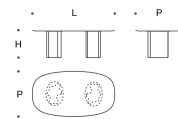

## **Top**

In lacquered MDF top thickness 30 mm. Or in marble top thickness 20 mm on MDF plate thickness 20 mm. Or in satin back-painted glass (tempered and with anti-scratch treatment) thickness 12 mm on a 20 mm composite wood plate. All top are connected to the base with a painted iron.

An ultra-compact felt is supplied to protect the floor.

Tavolo tondo 120 LACCATO  
Round table 120 LACQUERED

L = 120 cm  
P = 120 cm  
H = 73 cm

Tavolo tondo 150 LACCATO  
Round table 150 LACQUERED

L = 150 cm  
P = 150 cm  
H = 73 cm

Tavolo ovale 220 LACCATO - basi unite  
Oval table 220 LACQUERED - united bases

L = 220 cm  
P = 120 cm  
H = 73 cm

Tavolo ovale 220 LACCATO - basi separate  
Oval table 220 LACQUERED - separate bases

L = 220 cm  
P = 120 cm  
H = 73 cm

Tavolo ovale 240 LACCATO - basi unite  
Oval table 240 LACQUERED - united bases

L = 240 cm  
P = 120 cm  
H = 73 cm

Tavolo ovale 240 LACCATO - basi separate  
Oval table 240 LACQUERED - separate bases

L = 240 cm  
P = 120 cm  
H = 73 cm