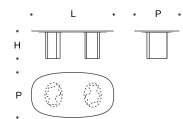

L = 240 cm  
P = 120 cm  
H = 73 cm

Tavolo ovale 280 VETRO - basi separate  
Oval table 280 GLASS - separate bases

L = 280 cm  
P = 120 cm  
H = 73 cm

Tavolo tondo 120 MARMO  
Round table 120 MARBLE

L = 120 cm  
P = 120 cm  
H = 74 cm

Tavolo tondo 150 MARMO  
Round table 150 MARBLE

L = 150 cm  
P = 150 cm  
H = 74 cm

Tavolo ovale 220 MARMO - basi unite  
Oval table 220 MARBLE - united bases

L = 220 cm  
P = 120 cm  
H = 74 cm

Tavolo ovale 220 MARMO - basi separate  
Oval table 220 MARBLE - separate bases

L = 220 cm  
P = 120 cm  
H = 74 cm

Tavolo ovale 240 MARMO - basi unite  
Oval table 240 MARBLE - united bases

L = 240 cm  
P = 120 cm  
H = 74 cm

Tavolo ovale 240 MARMO - basi separate  
Oval table 240 MARBLE - separate bases