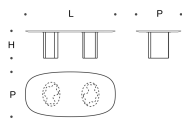

An ultra-compact felt is supplied to protect the floor.

Tavolo tondo 120 LACCATO  
Round table 120 LACQUERED

L = 120 cm  
P = 120 cm  
H = 73 cm

Tavolo tondo 150 LACCATO  
Round table 150 LACQUERED

L = 150 cm  
P = 150 cm  
H = 73 cm

Tavolo ovale 220 LACCATO - basi unite  
Oval table 220 LACQUERED - united bases

L = 220 cm  
P = 120 cm  
H = 73 cm

Tavolo ovale 220 LACCATO - basi separate  
Oval table 220 LACQUERED - separate bases

L = 220 cm  
P = 120 cm  
H = 73 cm

Tavolo ovale 240 LACCATO - basi unite  
Oval table 240 LACQUERED - united bases

L = 240 cm  
P = 120 cm  
H = 73 cm

Tavolo ovale 240 LACCATO - basi separate  
Oval table 240 LACQUERED - separate bases

L = 240 cm  
P = 120 cm  
H = 73 cm

Tavolo ovale 280 LACCATO - basi separate  
Oval table 280 LACQUERED - separate bases

L = 280 cm  
P = 120 cm  
H = 73 cm

Tavolo tondo 120 VETRO  
Round table 120 GLASS

L = 120 cm  
P = 120 cm  
H = 73 cm