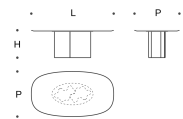

## **Top**

In lacquered MDF top thickness 30 mm. Or in marble top thickness 20 mm on MDF plate thickness 20 mm. Or in satin back-painted glass (tempered and with anti-scratch treatment) thickness 12 mm on a 20 mm composite wood plate. All top are connected to the base with a painted iron.

An ultra-compact felt is supplied to protect the floor.

Tavolo tondo 120 LACCATO  
Round table 120 LACQUERED

L = 120 cm  
P = 120 cm  
H = 73 cm

Tavolo tondo 150 LACCATO  
Round table 150 LACQUERED

L = 150 cm  
P = 150 cm  
H = 73 cm

Tavolo ovale 220 LACCATO - basi unite  
Oval table 220 LACQUERED - united bases

L = 220 cm  
P = 120 cm  
H = 73 cm

Tavolo ovale 220 LACCATO - basi separate  
Oval table 220 LACQUERED - separate bases

L = 220 cm  
P = 120 cm  
H = 73 cm

Tavolo ovale 240 LACCATO - basi unite  
Oval table 240 LACQUERED - united bases

L = 240 cm  
P = 120 cm  
H = 73 cm

Tavolo ovale 240 LACCATO - basi separate  
Oval table 240 LACQUERED - separate bases

L = 240 cm  
P = 120 cm  
H = 73 cm