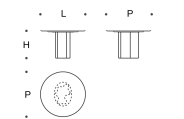

L = 220 cm  
P = 120 cm  
H = 73 cm

Tavolo ovale 240 VETRO - basi unite  
Oval table 240 GLASS - united bases

L = 240 cm  
P = 120 cm  
H = 73 cm

Tavolo ovale 240 VETRO - basi separate  
Oval table 240 GLASS - separate bases

L = 240 cm  
P = 120 cm  
H = 73 cm

Tavolo ovale 280 VETRO - basi separate  
Oval table 280 GLASS - separate bases

L = 280 cm  
P = 120 cm  
H = 73 cm

Tavolo tondo 120 MARMO  
Round table 120 MARBLE

L = 120 cm  
P = 120 cm  
H = 74 cm

Tavolo tondo 150 MARMO  
Round table 150 MARBLE

L = 150 cm  
P = 150 cm  
H = 74 cm

Tavolo ovale 220 MARMO - basi unite  
Oval table 220 MARBLE - united bases

L = 220 cm  
P = 120 cm  
H = 74 cm

Tavolo ovale 220 MARMO - basi separate  
Oval table 220 MARBLE - separate bases

L = 220 cm  
P = 120 cm  
H = 74 cm

Tavolo ovale 240 MARMO - basi unite  
Oval table 240 MARBLE - united bases

L = 240 cm  
P = 120 cm  
H = 74 cm

Tavolo ovale 240 MARMO - basi separate  
Oval table 240 MARBLE - separate bases