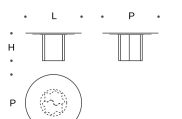

L = 220 cm  
P = 120 cm  
H = 73 cm

Tavolo ovale 240 VETRO - basi unite  
Oval table 240 GLASS - united bases

L = 240 cm  
P = 120 cm  
H = 73 cm

Tavolo ovale 240 VETRO - basi separate  
Oval table 240 GLASS - separate bases

L = 240 cm  
P = 120 cm  
H = 73 cm

Tavolo ovale 280 VETRO - basi separate  
Oval table 280 GLASS - separate bases

L = 280 cm  
P = 120 cm  
H = 73 cm

Tavolo tondo 120 MARMO  
Round table 120 MARBLE

L = 120 cm  
P = 120 cm  
H = 74 cm

Tavolo tondo 150 MARMO  
Round table 150 MARBLE

L = 150 cm  
P = 150 cm  
H = 74 cm

Tavolo ovale 220 MARMO - basi unite  
Oval table 220 MARBLE - united bases

L = 220 cm  
P = 120 cm  
H = 74 cm

Tavolo ovale 220 MARMO - basi separate  
Oval table 220 MARBLE - separate bases

L = 220 cm  
P = 120 cm  
H = 74 cm

Tavolo ovale 240 MARMO - basi unite  
Oval table 240 MARBLE - united bases

L = 240 cm  
P = 120 cm  
H = 74 cm

Tavolo ovale 240 MARMO - basi separate  
Oval table 240 MARBLE - separate bases