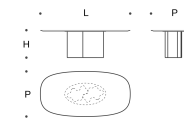

An ultra-compact felt is supplied to protect the floor.

Tavolo tondo 120 LACCATO  
Round table 120 LACQUERED

L = 120 cm  
P = 120 cm  
H = 73 cm

Tavolo tondo 150 LACCATO  
Round table 150 LACQUERED

L = 150 cm  
P = 150 cm  
H = 73 cm

Tavolo ovale 220 LACCATO - basi unite  
Oval table 220 LACQUERED - united bases

L = 220 cm  
P = 120 cm  
H = 73 cm

Tavolo ovale 220 LACCATO - basi separate  
Oval table 220 LACQUERED - separate bases

L = 220 cm  
P = 120 cm  
H = 73 cm

Tavolo ovale 240 LACCATO - basi unite  
Oval table 240 LACQUERED - united bases

L = 240 cm  
P = 120 cm  
H = 73 cm

Tavolo ovale 240 LACCATO - basi separate  
Oval table 240 LACQUERED - separate bases

L = 240 cm  
P = 120 cm  
H = 73 cm

Tavolo ovale 280 LACCATO - basi separate  
Oval table 280 LACQUERED - separate bases

L = 280 cm  
P = 120 cm  
H = 73 cm

Tavolo tondo 120 VETRO  
Round table 120 GLASS

L = 120 cm  
P = 120 cm  
H = 73 cm