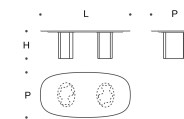

L = 240 cm  
P = 120 cm  
H = 73 cm

Tavolo ovale 280 VETRO - basi separate  
Oval table 280 GLASS - separate bases

L = 280 cm  
P = 120 cm  
H = 73 cm

Tavolo tondo 120 MARMO  
Round table 120 MARBLE

L = 120 cm  
P = 120 cm  
H = 74 cm

Tavolo tondo 150 MARMO  
Round table 150 MARBLE

L = 150 cm  
P = 150 cm  
H = 74 cm

Tavolo ovale 220 MARMO - basi unite  
Oval table 220 MARBLE - united bases

L = 220 cm  
P = 120 cm  
H = 74 cm

Tavolo ovale 220 MARMO - basi separate  
Oval table 220 MARBLE - separate bases

L = 220 cm  
P = 120 cm  
H = 74 cm

Tavolo ovale 240 MARMO - basi unite  
Oval table 240 MARBLE - united bases

L = 240 cm  
P = 120 cm  
H = 74 cm

Tavolo ovale 240 MARMO - basi separate  
Oval table 240 MARBLE - separate bases

L = 240 cm  
P = 120 cm  
H = 74 cm

**Top e Base (versione LACCATA) / Top and Base (LACQUERED version)**

Bianco RAL 9003  
White RAL 9003

Grigio Seta RAL 7044  
Silk Grey RAL 7044

Nude

Havana

**Top (versione VETRO) / Top (GLASS version)**