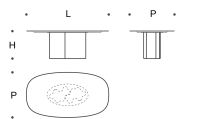

L = 220 cm  
P = 120 cm  
H = 73 cm

Tavolo ovale 240 VETRO - basi unite  
Oval table 240 GLASS - united bases

L = 240 cm  
P = 120 cm  
H = 73 cm

Tavolo ovale 240 VETRO - basi separate  
Oval table 240 GLASS - separate bases

L = 240 cm  
P = 120 cm  
H = 73 cm

Tavolo ovale 280 VETRO - basi separate  
Oval table 280 GLASS - separate bases

L = 280 cm  
P = 120 cm  
H = 73 cm

Tavolo tondo 120 MARMO  
Round table 120 MARBLE

L = 120 cm  
P = 120 cm  
H = 74 cm

Tavolo tondo 150 MARMO  
Round table 150 MARBLE

L = 150 cm  
P = 150 cm  
H = 74 cm

Tavolo ovale 220 MARMO - basi unite  
Oval table 220 MARBLE - united bases

L = 220 cm  
P = 120 cm  
H = 74 cm

Tavolo ovale 220 MARMO - basi separate  
Oval table 220 MARBLE - separate bases

L = 220 cm  
P = 120 cm  
H = 74 cm

Tavolo ovale 240 MARMO - basi unite  
Oval table 240 MARBLE - united bases

L = 240 cm  
P = 120 cm  
H = 74 cm

Tavolo ovale 240 MARMO - basi separate  
Oval table 240 MARBLE - separate bases