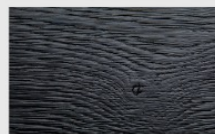

White pigmented vintage oak / chainsaw structure

Oiled natural smoked vintage oak

Oiled natural smoked vintage oak / brushed

Oiled natural smoked vintage oak / chainsaw structure

Charburned oak (shade black)

Charburned oak (shade black) chainsaw structure

Charburned / leached / limed oak (shade brown)

Charburned / leached / limed oak (shade brown) chainsaw structure

Leached oak (shade white) chainsaw structure

## Stained and lacquered oak (Edition Basic)

Stained and lacquered raw effect oak

Stained and lacquered raw effect oak / brushed

Stained and lacquered raw effect oak / chainsaw structure

Stained and lacquered mud-coloured oak

Stained and lacquered mud-coloured oak / brushed

Stained and lacquered mud-coloured oak / chainsaw structure

Stained and lacquered black oak

Stained and lacquered black oak / brushed

Stained and lacquered black oak / chainsaw structure