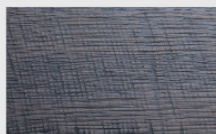

White pigmented vintage oak / chainsaw structure

Oiled natural smoked vintage oak

Oiled natural smoked vintage oak / brushed

Oiled natural smoked vintage oak / chainsaw structure

Charburned oak (shade black)

Charburned oak (shade black) chainsaw structure

Charburned / leached / limed oak (shade brown)

Charburned / leached / limed oak (shade brown) chainsaw structure

Leached oak (shade white) chainsaw structure

## Stained and lacquered oak (Edition Basic)

Stained and lacquered raw effect oak

Stained and lacquered raw effect oak / brushed

Stained and lacquered raw effect oak / chainsaw structure

Stained and lacquered mud-coloured oak

Stained and lacquered mud-coloured oak / brushed

Stained and lacquered mud-coloured oak / chainsaw structure

Stained and lacquered black oak

Stained and lacquered black oak / brushed

Stained and lacquered black oak / chainsaw structure