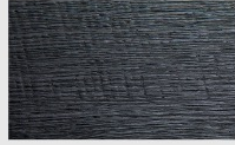

White pigmented vintage oak / oiled

White pigmented vintage oak / brushed

White pigmented vintage oak / chainsaw structure

Oiled natural smoked vintage oak

Oiled natural smoked vintage oak / brushed

Oiled natural smoked vintage oak / chainsaw structure

Charburned oak (Edition Stefan Knopp)

Charburned / heavily limed oak (shade silver)

Charburned / heavily limed oak (shade silver) chainsaw structure

Charburned / limed oak (shade grey)

Charburned / limed oak (shade grey) chainsaw structure

Charburned oak (shade black)

Charburned oak (shade black) chainsaw structure

Charburned / leached / limed oak (shade brown)

Charburned / leached / limed oak (shade brown) chainsaw structure

Leached oak (shade white) chainsaw structure

Stained and lacquered oak (Edition Basic)

Stained and lacquered raw effect oak

Stained and lacquered raw effect oak / brushed

Stained and lacquered raw effect oak / chainsaw structure

Stained and lacquered mud-coloured oak